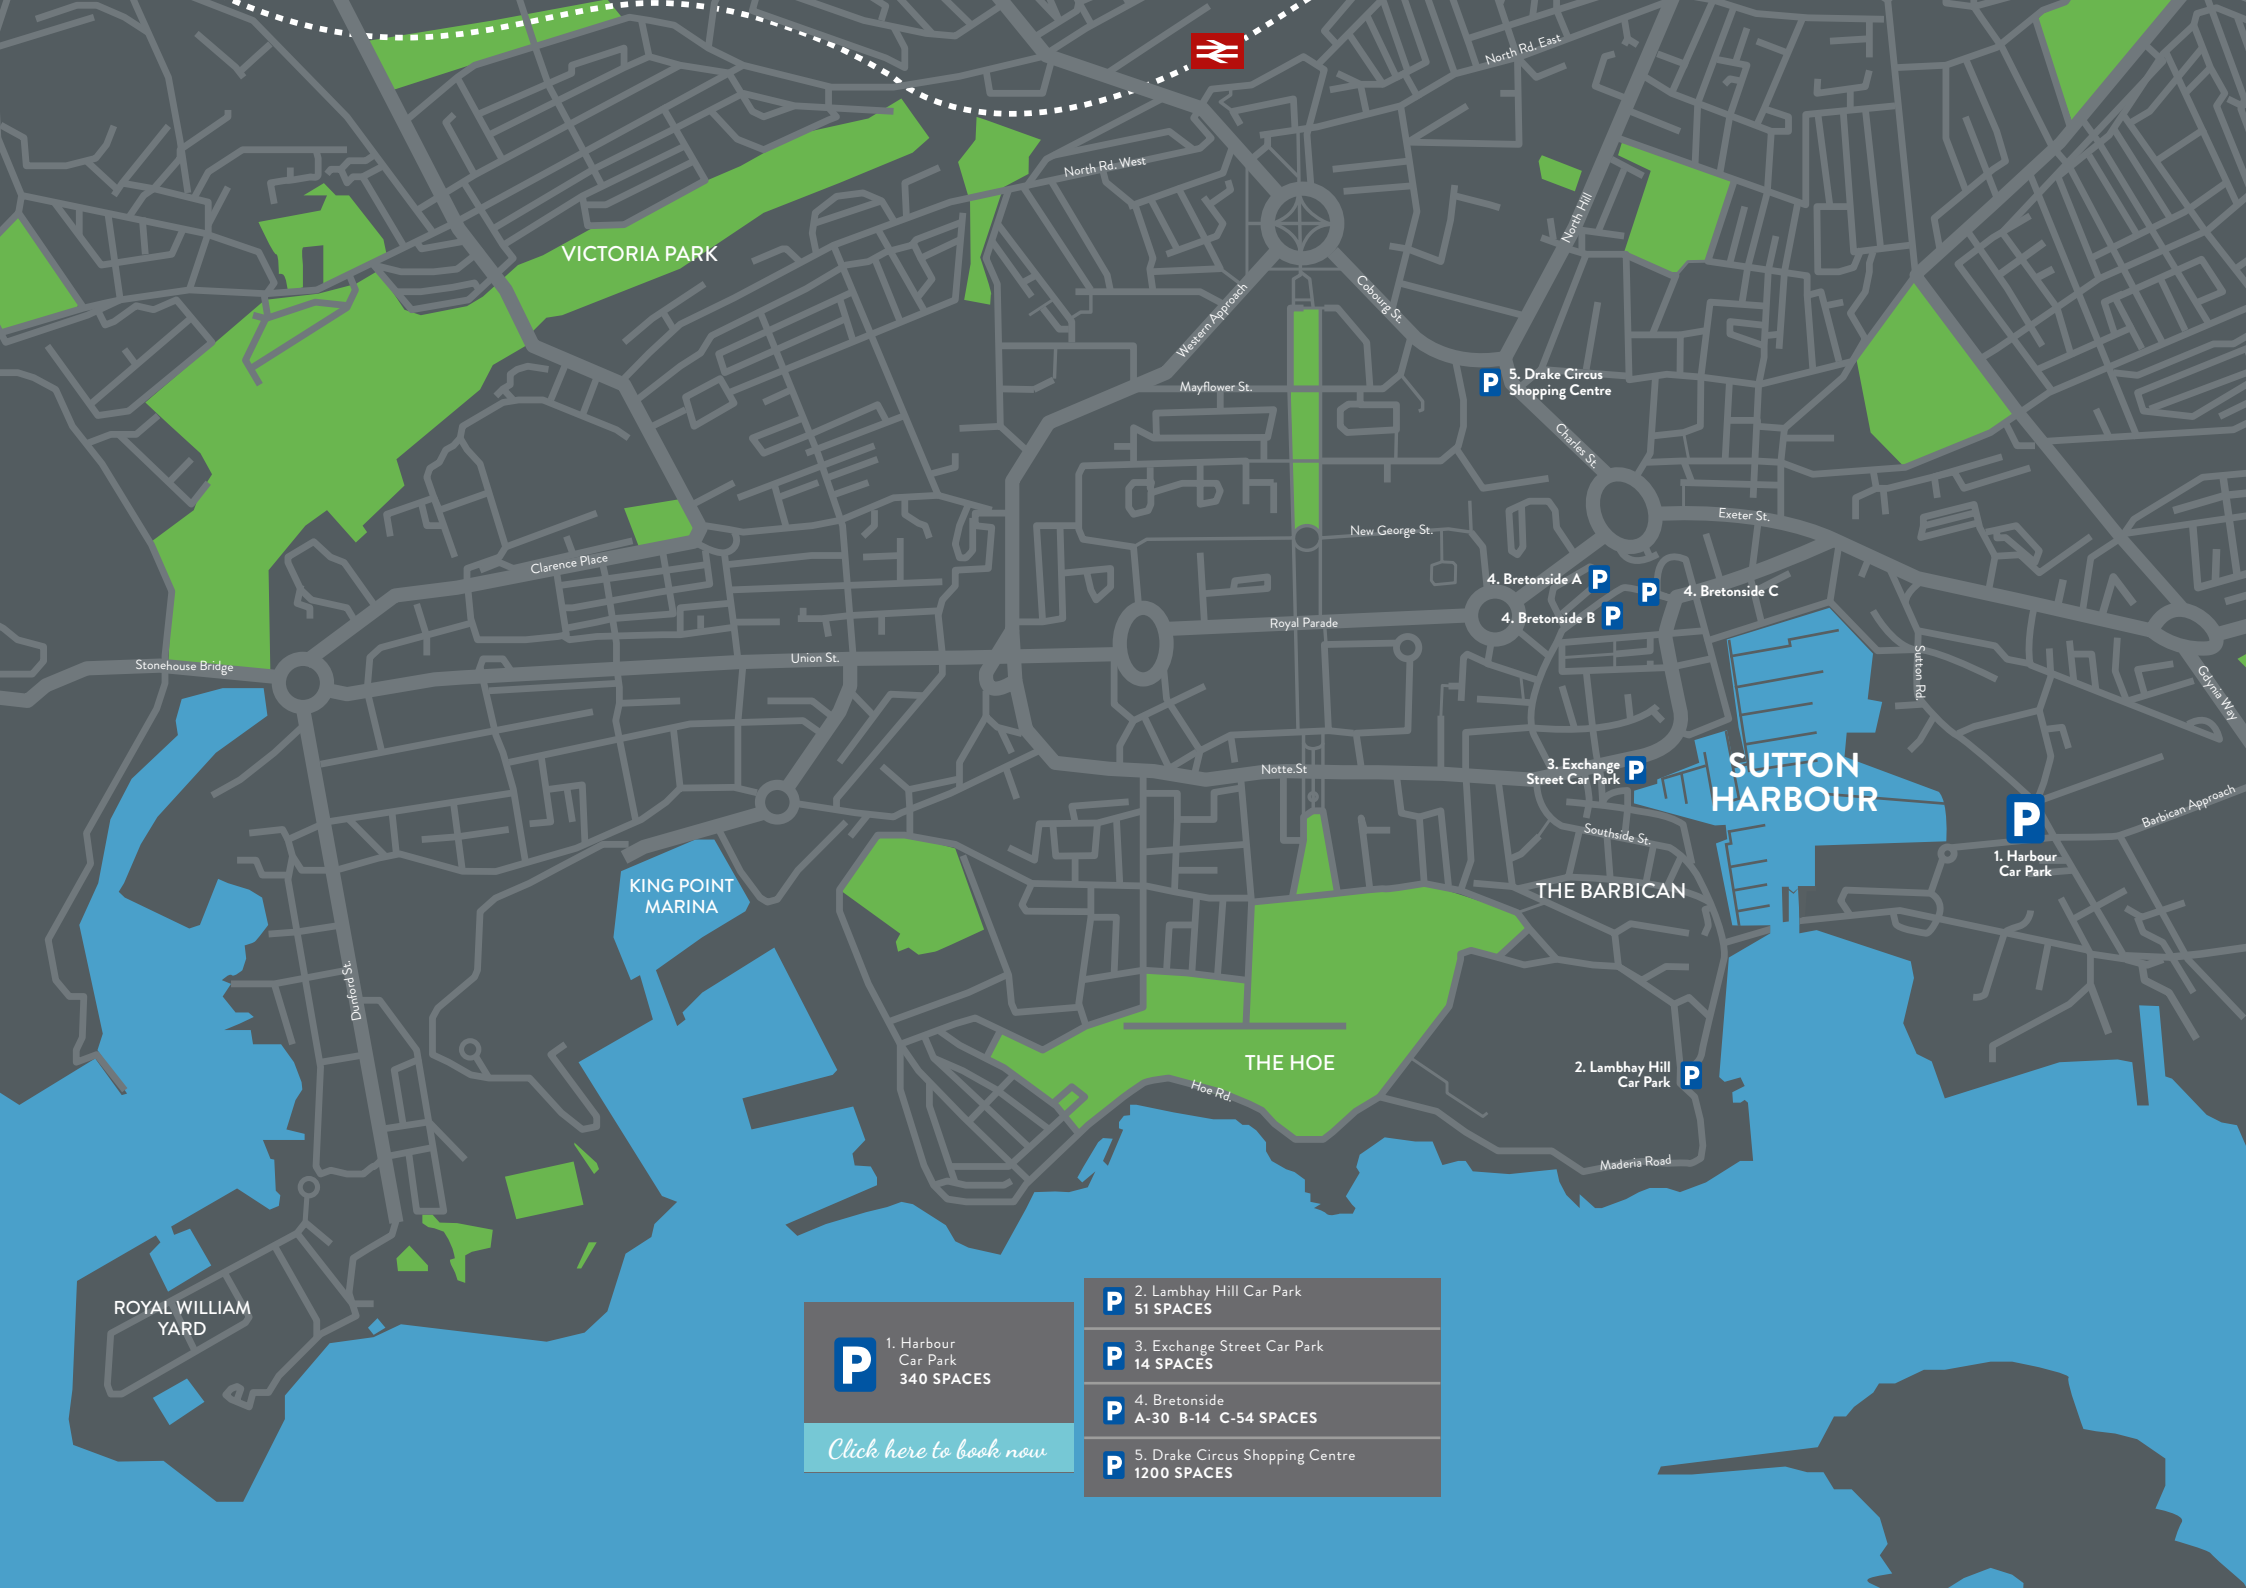

SUTTON
HARBOUR
PLYMOUTH'S HISTORIC WATERFRONT

Getting to Sutton Harbour
CAR PARKING

VICTORIA PARK

KING POINT MARINA

THE HOE

SUTTON HARBOUR

THE BARBICAN

ROYAL WILLIAM YARD

P 1. Harbour Car Park
340 SPACES

P 2. Lambhay Hill Car Park
51 SPACES

P 3. Exchange Street Car Park
14 SPACES

P 4. Bretonside
A-30 B-14 C-54 SPACES

P 5. Drake Circus Shopping Centre
1200 SPACES

[Click here to book now](#)